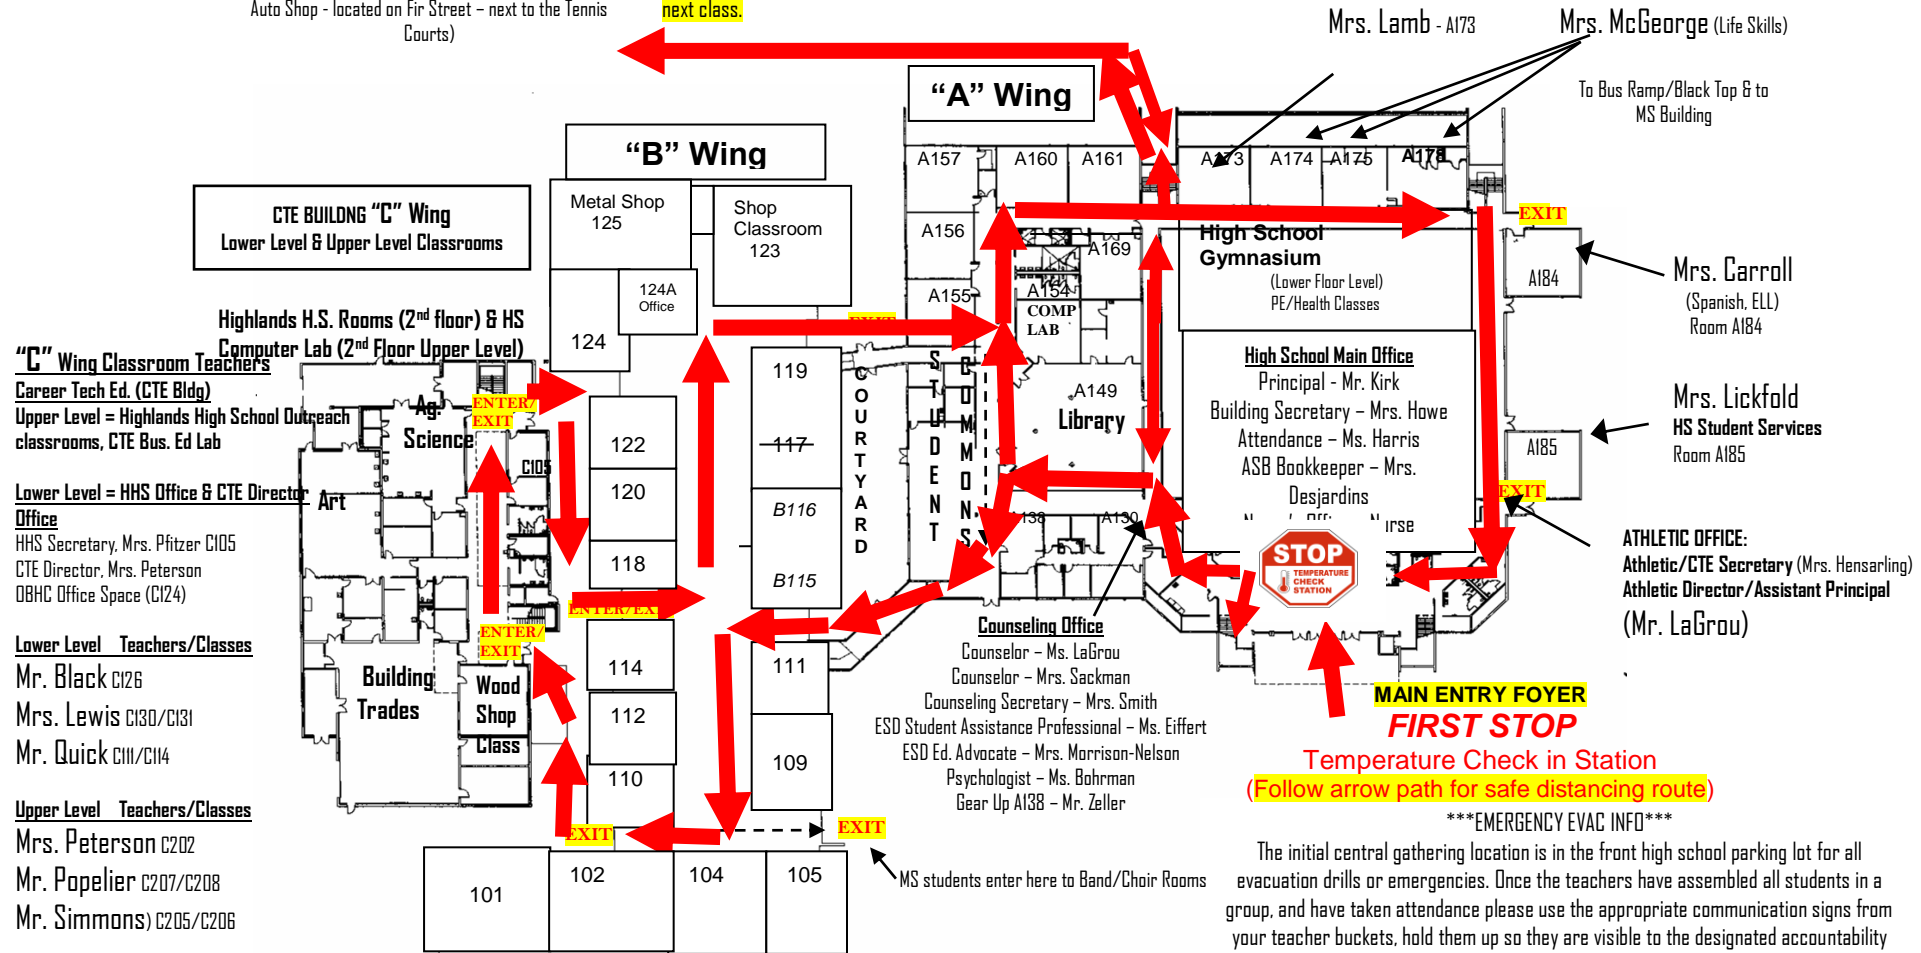

OHS MAP ONE WAY TRAFFIC FLOW Follow arrow directions please

***** TO ACCESS AUTO SHOP:** Use the stairs to the lower PE level doors leading to the outdoor football field level doors to walk to and from & return using these doors leading up the stairs to follow the one way flow once back up on the hallway level to walk to next class.

Auto Shop Class – Mr. Smith

(Walk Across the Football Field or down 2nd St. to Fir St.
Auto Shop - located on Fir Street - next to the Tennis Courts)

MAIN ENTRY FOYER
FIRST STOP
Temperature Check in Station
(Follow arrow path for safe distancing route)
EMERGENCY EVAC INFO

The initial central gathering location is in the front high school parking lot for all evacuation drills or emergencies. Once the teachers have assembled all students in a group, and have taken attendance please use the appropriate communication signs from your teacher buckets, hold them up so they are visible to the designated accountability team member to record for attendance